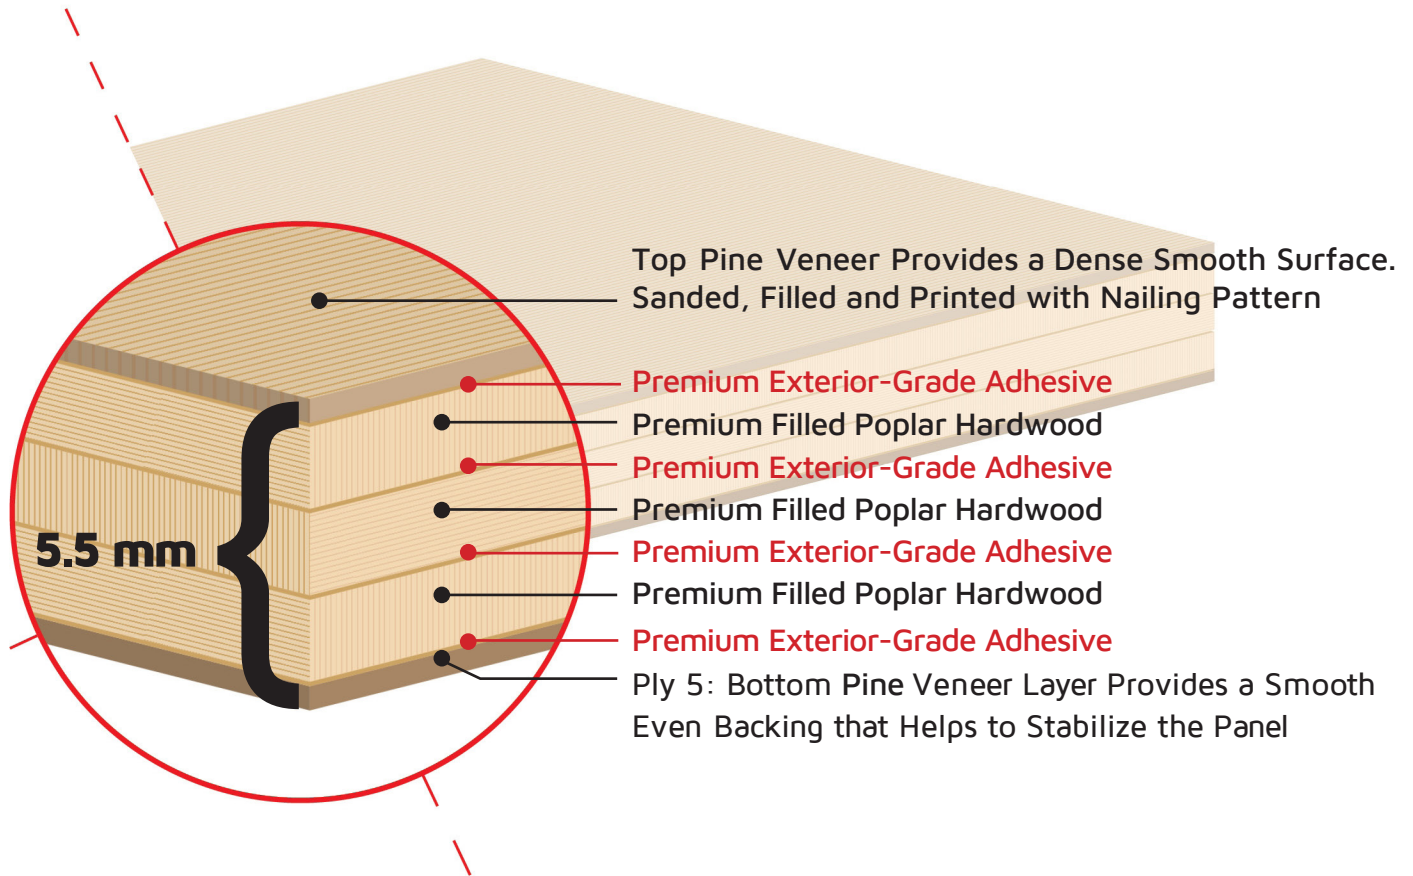

CERTIPLY™

FLOORCOVERING UNDERLAYMENT

Processed, Printed and Tested in the USA

Does Not Rely on Foreign Quality Assurance!

NO VOIDS - Ultrasonic Tested in the USA
Installer-Friendly Nailing Pattern- Printed in the USA
'TILE-TITE' Square Edges- Trimmed and Squared in the USA

- Standard Sizes: 4' x 4' | 4' x 8'
- Easy Cut: Score & Snap
- Time Tested: Lifetime Warranty
- Residential / Commercial

✉ 1201 E. Lexington Avenue | Pomona, CA 91766
☎ 909-623-8032 🌐 www.traxxcorp.com