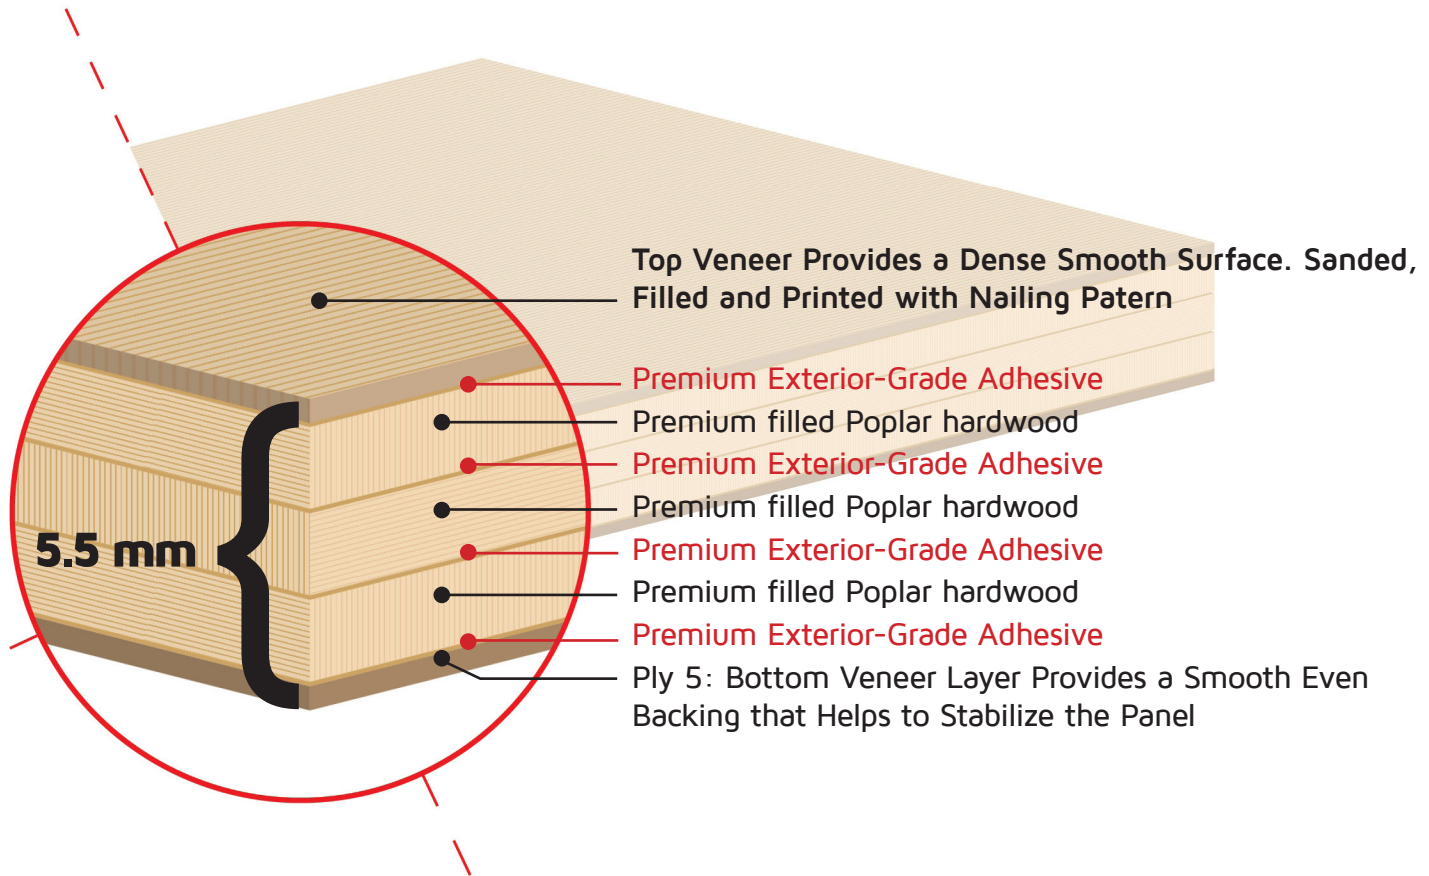

CERTIPLY™

FLOORCOVERING UNDERLAYMENT

Processed, Printed and Tested in the USA

Does Not Rely on Foreign Quality Assurance!

NO VOIDS - Ultrasonic Tested in the USA
Installer-Friendly Nailing Pattern- Printed in the USA
'TILE-TITE' Square Edges- Trimmed and Squared in the USA

- Standard Sizes: 4' x 4' | 4' x 8'
- Easy Cut: Score & Snap
- Time Tested: Lifetime Warranty
- Residential / Commercial

✉ 1201 E. Lexington Avenue | Pomona, CA 91766
☎ 909-623-8032 🌐 www.traxxcorp.com