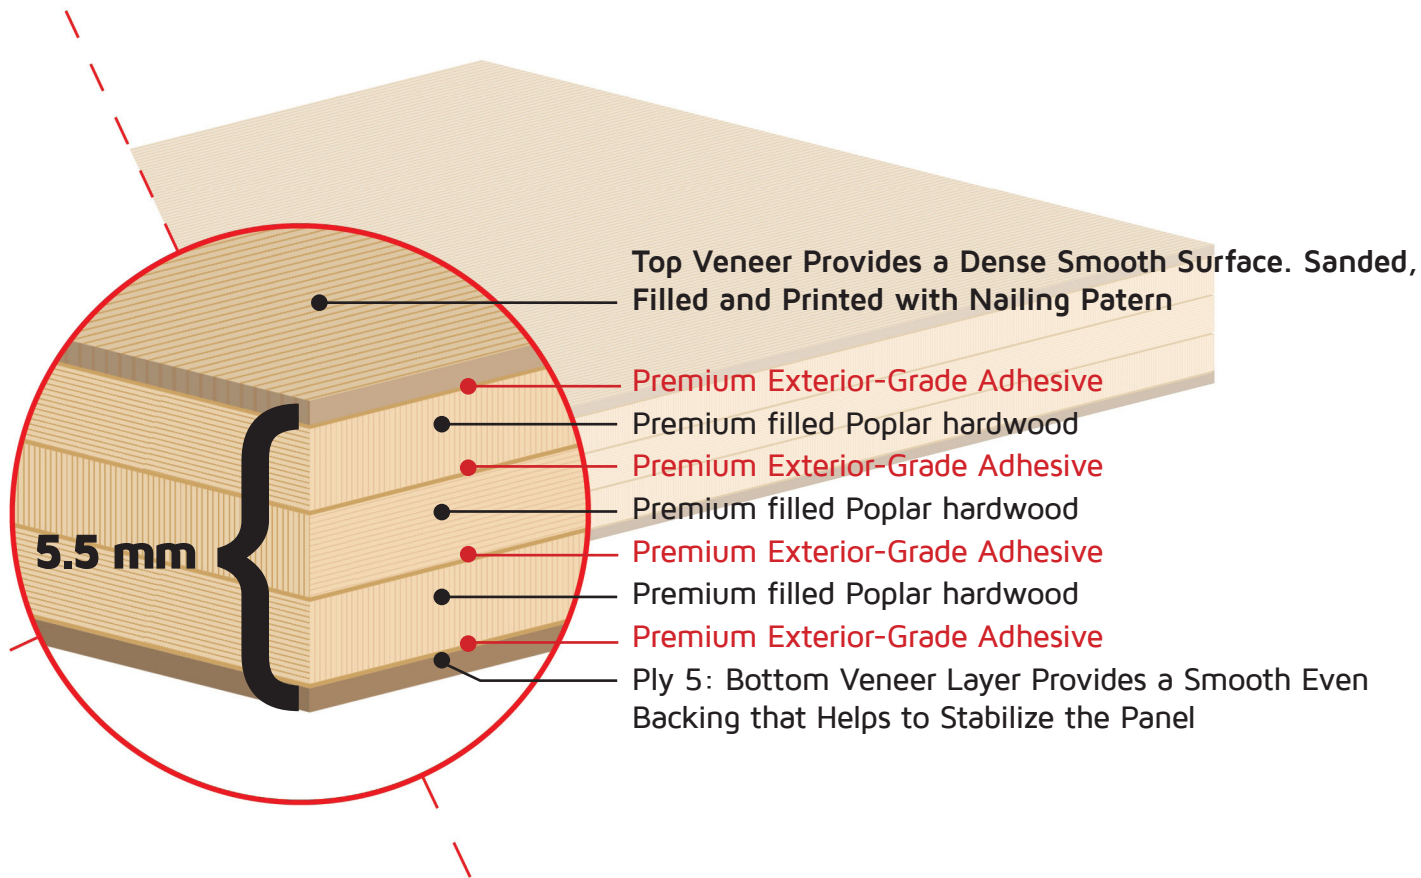

CERTIPLY™

FLOORCOVERING UNDERLAYMENT

Processed, Printed and Tested in the USA

Does Not Rely on Foreign Quality Assurance!

NO VOIDS - Ultrasonic Tested in the USA
Installer-Friendly Nailing Pattern- Printed in the USA
'TILE-TILE' Square Edge Edges- Trimmed and Squared in the USA

- Standard Sizes: 4' x 4'
- Easy Cut: Score & Snap
- Time Tested: Lifetime Warranty
- Residential / Commercial

TRAXX Corporation 1201 E. Lexington Avenue | Pomona, CA 91766
909-623-8032 www.traxxcorp.com