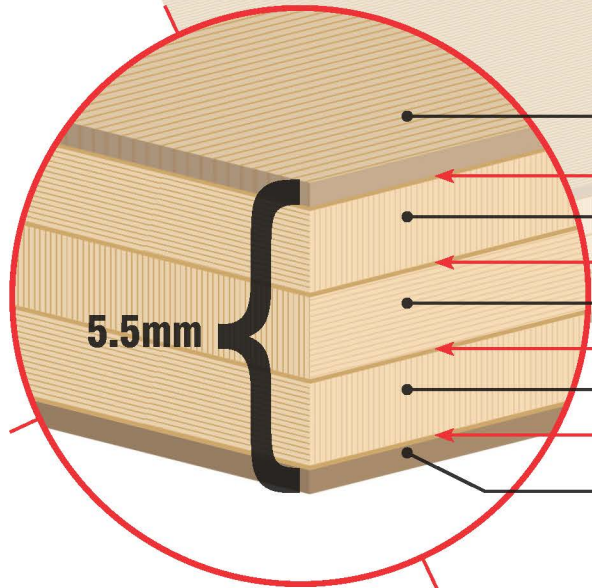

CERTIPLY™

FLOORCOVERING UNDERLAYMENT

by **TRAXX**

Ply 1: Top veneer layer of dense Baltic Birch. Provides a dense smooth surface. Sanded and filled with nailing pattern.

Premium Exterior-Grade Adhesive

Premium filled Poplar hardwood

Premium Exterior-Grade Adhesive

Premium filled Poplar hardwood

Premium Exterior-Grade Adhesive

Premium filled Poplar hardwood

Premium Exterior-Grade Adhesive

Ply 5: Bottom fiber veneer layer (Fibrexx) provides a smooth even backing that helps to stabilize the panel.